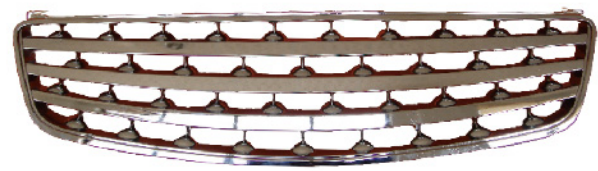

REPLACEMENT FOR
TOYOTA

SIMPLY BETTER SOLUTION

GRILLES

G-TYTC95
FOR
TOYOTA TERCEL '95 - '04
STYLE GRILLE

G-TYCL93
FOR
TOYOTA COROLLA '93 - '97 AE100
STYLE GRILLE

G-TYCL01B
FOR
TOYOTA COROLLA '01 - '04 / ALTIS
STYLE GRILLE

G-TYCL01C
FOR
TOYOTA COROLLA '01 - '04 / ALTIS
STYLE GRILLE (CHROME TYPE)

G-TYCM00
FOR
TOYOTA CAMRY '00 - '01
STYLE GRILLE

G-TYCM95
FOR
TOYOTA CAMRY '95 - '96
STYLE GRILLE

REPLACEMENT FOR
NISSAN

SIMPLY BETTER SOLUTION

GRILLES

G-NSST00
FOR
NISSAN SENTRA '00 - '03
STYLE GRILLE

G-NSAM93
FOR
NISSAN ALTIMA '93 - '97
STYLE GRILLE

G-NSAM02B
FOR
NISSAN ALTIMA '02 - '06
STYLE GRILLE

G-NSAM02C
FOR
NISSAN ALTIMA '02 - '06
STYLE GRILLE (CHROME TYPE)

G-NSSN04
FOR
NISSAN SUNNY 04
STYLE GRILLE

G-NSSN11
FOR
NISSAN SUNNY 11
STYLE GRILLE

G-NSTD11
FOR
NISSAN TIDA 11
STYLE GRILLE

G-NSTA04
FOR
NISSAN TEANA 04-05
STYLE GRILLE

REPLACEMENT FOR

NISSAN

SIMPLY BETTER SOLUTION