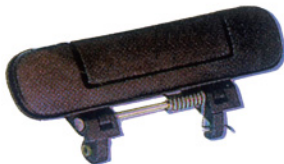

H-NS019
NISSAN PRIMERA 931
OUTSIDE HANDLE
RH:80606-50T00 LH:80607-50T00