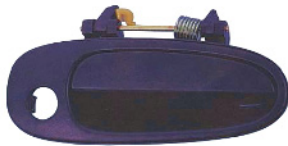

G-SKOT13
FOR
SKODA OCTAVIA '14
HONEYCOMB STYLE BMBER GRILLE

G-SKOT18
FOR
SKODA OCTAVIA '18
GRILLE

G-SKKD17
FOR
SKODA KODIAQ'17
GRILLE

REPLACEMENT FOR

ALL

DOOR HANDLES

H-TY001
TOYOTA COROLLA '93
OUTSIDE HANDLE (FRONT)
FR:69210-12170/160
FL:69220-12170/160