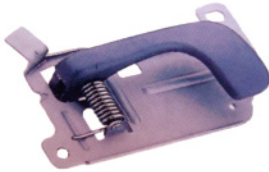

H-MB028
MITSUBISHI CANTER '96
/FB511/4D32
INSIDE HANDLE
RH:MC142092 LH:MC142091