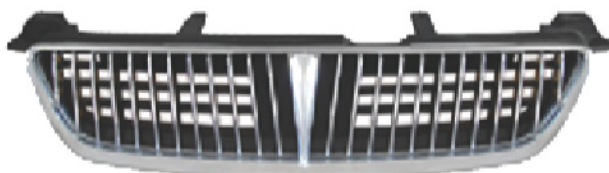

REPLACEMENT FOR
TOYOTA

SIMPLY BETTER SOLUTION

GRILLES

G-TYTC95
FOR
TOYOTA TERCEL '95 - '04
STYLE GRILLE

G-TYCL93
FOR
TOYOTA COROLLA '93 - '97 AE100
STYLE GRILLE

G-TYCL01B
FOR
TOYOTA COROLLA '01 - '04 / ALTIS
STYLE GRILLE

G-TYCL01C
FOR
TOYOTA COROLLA '01 - '04 / ALTIS
STYLE GRILLE (CHROME TYPE)

G-TYCM00
FOR
TOYOTA CAMRY '00 - '01
STYLE GRILLE

G-TYCM95
FOR
TOYOTA CAMRY '95 - '96
STYLE GRILLE

REPLACEMENT FOR
NISSAN

SIMPLY BETTER SOLUTION

GRILLES

G-NSST00
FOR
NISSAN SENTRA '00 - '03
STYLE GRILLE

G-NSAM93
FOR
NISSAN ALTIMA '93 - '97
STYLE GRILLE

G-NSAM02B
FOR
NISSAN ALTIMA '02 - '06
STYLE GRILLE

G-NSAM02C
FOR
NISSAN ALTIMA '02 - '06
STYLE GRILLE (CHROME TYPE)

G-NSSN04
FOR
NISSAN SUNNY 04
STYLE GRILLE

G-NSSN11
FOR
NISSAN SUNNY 11
STYLE GRILLE

G-NSTD11
FOR
NISSAN TIDA 11
STYLE GRILLE

G-NSTA04
FOR
NISSAN TEANA 04-05
STYLE GRILLE

REPLACEMENT FOR

NISSAN

SIMPLY BETTER SOLUTION