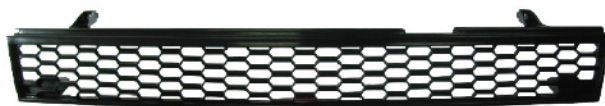

G-HDCR08
FOR
HONDA CRV 08
STYLE GRILLE

REPLACEMENT FOR

HD / MB / MZ / VW

SIMPLY BETTER SOLUTION

GRILLES

G-HDCR10
FOR
HONDA CRV 10
STYLE GRILLE

G-HDCR12
FOR
HONDA CRV 12
STYLE GRILLE

G-HDCR15
FOR
HONDA CRV 15
STYLE GRILLE

G-MBMR97
FOR
MITSUBISHI MIRAGE/VIRAGE '97 - '02
STYLE GRILLE

G-MZM303
FOR
MAZDA 3 '03-
STYLE GRILLE

G-MZM602
FOR
MAZDA 6 '02-'07
STYLE GRILLE

G-VWGF03-F
FOR
VOLKSWAGEN GOLF 03' - '08 / JETTA '05-
STYLE FOG LAMP GRILLE

REPLACEMENT FOR
TOYOTA

SIMPLY BETTER SOLUTION

GRILLES

G-TYTC95
FOR
TOYOTA TERCEL '95 - '04
STYLE GRILLE

G-TYCL93
FOR
TOYOTA COROLLA '93 - '97 AE100
STYLE GRILLE

G-TYCL01B
FOR
TOYOTA COROLLA '01 - '04 / ALTIS
STYLE GRILLE