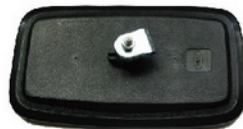

MIRRORS

E-IZ0041-B
TRUCK & BUS(6"X12")
SIDE MIRROR (PLASTIC BASE) BOLT TYPE

E-IZ0042-C
TRUCK & BUS(6"X12")
SIDE MIRROR (PLASTIC BASE) CLIP TYPE

E-IZ0169
KB26/KB41 PICK-UP
SIDE MIRROR

E-IZ0275B
KB42 LUV PICK-UP
SIDE MIRROR BLACK

E-IZ0275C
KB42 LUV PICK-UP
SIDE MIRROR CHROME

E-IZ0365
ELF/NHR/NKR/C150/C250
SIDE MIRROR

E-IZ0366-L
ELF/NHR/NKR/C150/C250
SIDE MIRROR (L BOLT TYPE)

E-IZ0366-S
ELF/NHR/NKR/C150/C250
SIDE MIRROR (STRAIGHT BOLT TYPE)